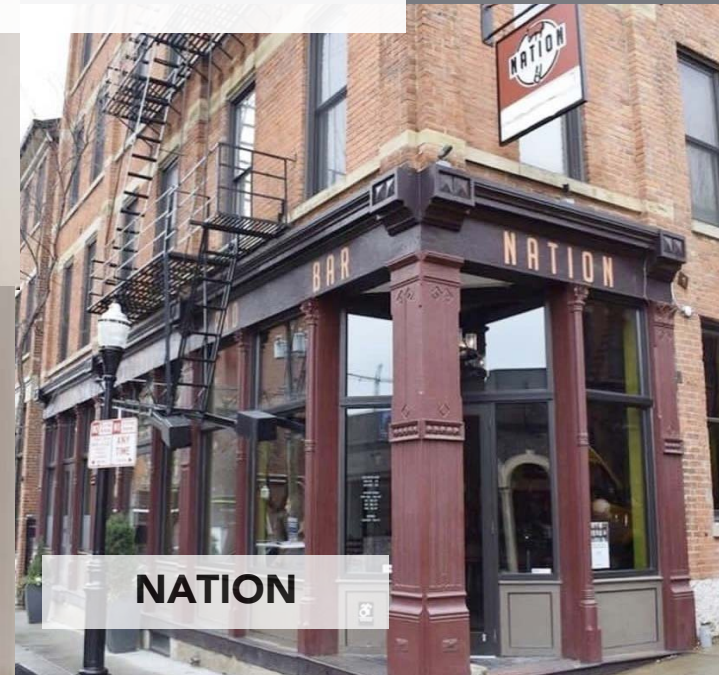

SPACE DETAILS

Available for lease now!

Visit our [website](#) to see more information, what else is available, the development phasing map, and more!

NATION

FLOWOOD
PRIVACY.FLOWOOD.COM